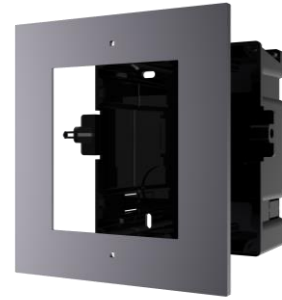

### Key Feature

- Contains gang box, cover, screws, lines, etc.
- Adapts to one-module flush mounting

### Available Model

DS-KD-ACF1/Plastic

## Specification

Parameter \ Model	DS-KD-ACF1	
	Cover	Gang Box
Material	Aviation Aluminum	Plastic
Working temperature	-40° C to +60° C (-40° F to 140° F)	
Working humidity	10% to 95%	
Dimension (L x W x D)	134 x 124 x 4 mm (5.28" x 4.88" x 0.16")	134 x 135 x 56 mm (5.28" x 5.31" x 2.20")